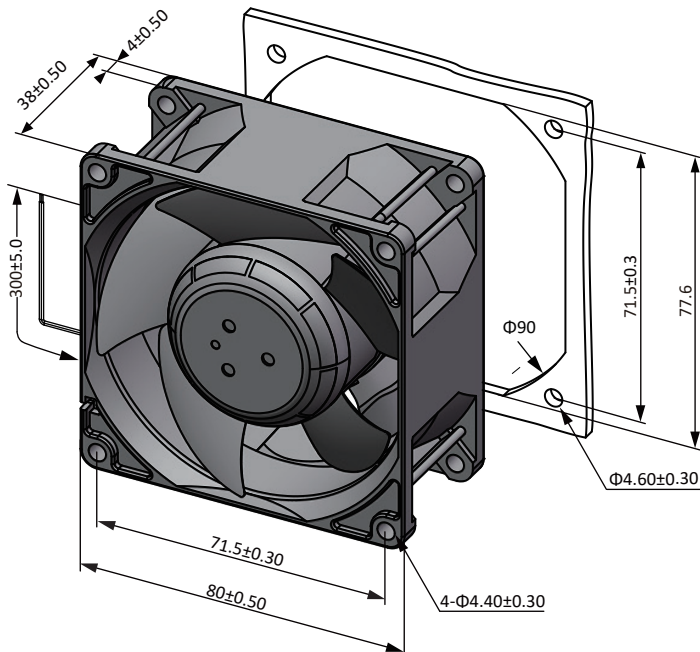

Dimensions (Unit:mm)